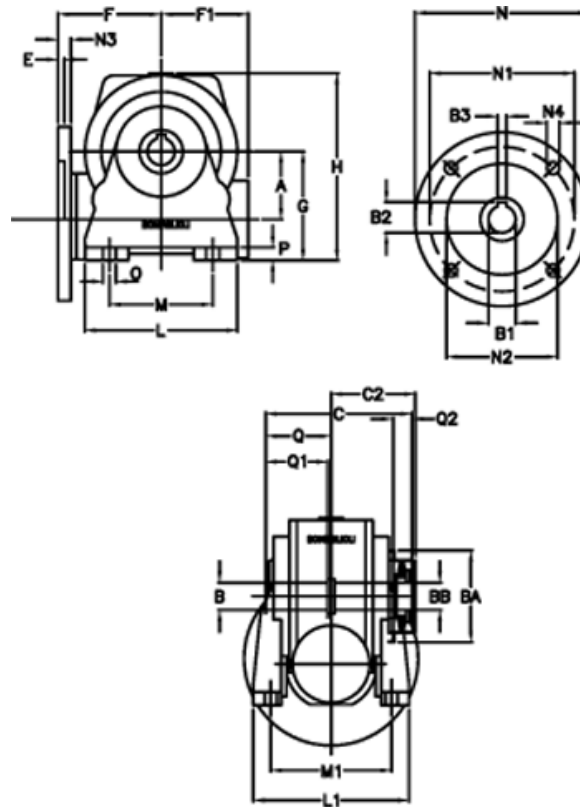

Data Sheet

Article number: 390204902813336

Description: Worm Gear with Torque Limiter
VF 49-L2-N-28 P80B14

Measures

a = 49.50	C2 = 63,5	L1 = 124	O = 8.5
B = 25	Description = VF 49N-xx-80B14	m = 63	P = 12
B1 E7 = 19	E = 3.0	M1 = 98.5	Q = 51.0
B2 = 21.8	F = 70	N = 120	Q1 = 41
B3 H9 = 6	F1 = 63	N1 = 100	Q2 = 15
BA = 63	g = 82	N2 = 80	
BB H7 = 14	H = 138.0	N3 = 10.0	
C = 105	L = 110	N4 = 7	